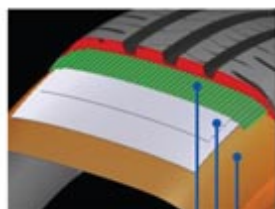

Durable Construction

Jointless Full Nylon Band

Wider Reinforced Steel Belt

High Tension Casing Ply