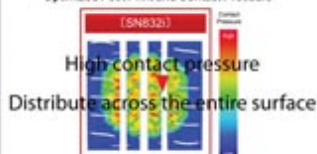

Optimized Foot Print and Contact Pressure