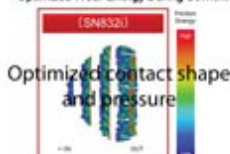

Optimized Wear Energy During Cornering